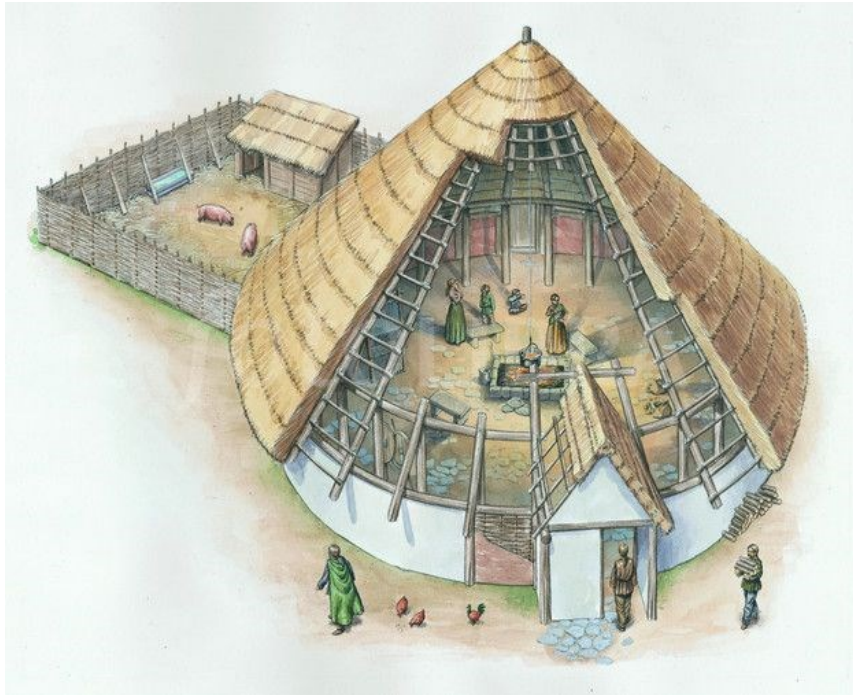

Bronze Age Roundhouse

People in the Bronze Age lived in roundhouses. Their animals lived in the houses with them too. A central fire provided warmth and a place to cook, but also meant roundhouses would have been dark, smoky places to live.

Would you enjoy living in a roundhouse?

Pretend you are a Bronze Age person and write a few sentences or a short paragraph about your house using lots of descriptive words!

Think about the 5 senses too - what can you touch, see, hear, taste, and smell?